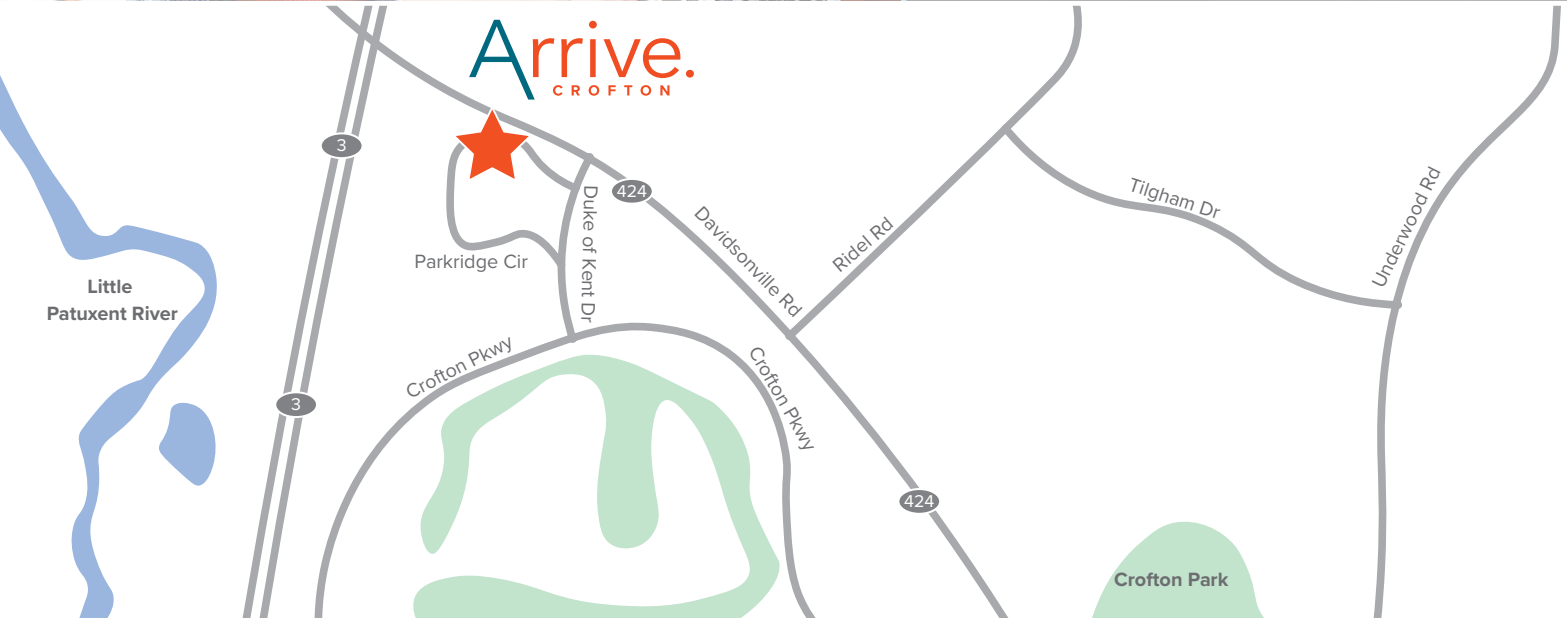

Arrive.
CROFTON

Don't Just Come Home, Arrive.®

ARRIVE CROFTON
1623 Park Ridge Circle Crofton, MD 21114
240.839.4501 • ArriveCrofton.com

Arrive.
CROFTON